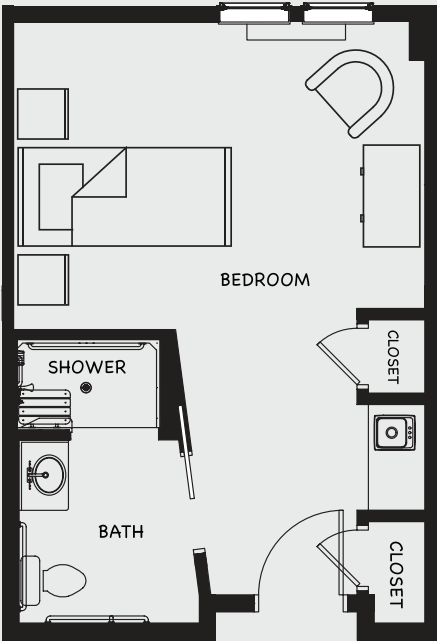

MEMORY CARE FLOOR PLANS

DOGWOOD
ONE BEDROOM / COMPANION
471 - 586 SQUARE FEET

AUBURN HILL

SENIOR LIVING

5800 Harbour Lane, Midlothian, VA 23112 | www.AuburnHillLiving.com | (804) 250-5740

INNOVATIONS MEMORY CARE

INDIVIDUAL STUDIO AND ONE BEDROOM FLOOR PLANS

JUNIPER STUDIO
275 - 350 SQUARE FEET

HICKORY DELUXE STUDIO
373 - 432 SQUARE FEET

ALL DIMENSIONS ARE APPROXIMATE AND VARY DEPENDING UPON THE UNIT.