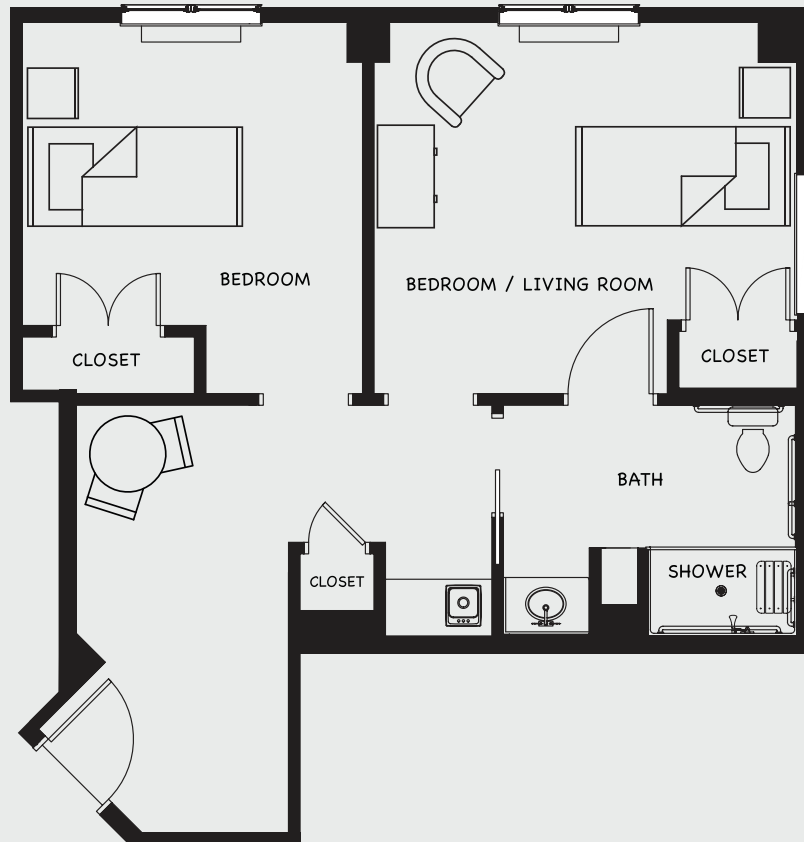

MEMORY CARE FLOOR PLANS

DOGWOOD
ONE BEDROOM / COMPANION
471 - 586 SQUARE FEET

AUBURN HILL

SENIOR LIVING

5800 Harbour Lane, Midlothian, VA 23112 | www.AuburnHillLiving.com | (804) 250-5740

INNOVATIONS MEMORY CARE

INDIVIDUAL STUDIO AND ONE BEDROOM FLOOR PLANS

JUNIPER STUDIO
275 - 350 SQUARE FEET

HICKORY DELUXE STUDIO
373 - 432 SQUARE FEET

ALL DIMENSIONS ARE APPROXIMATE AND VARY DEPENDING UPON THE UNIT.