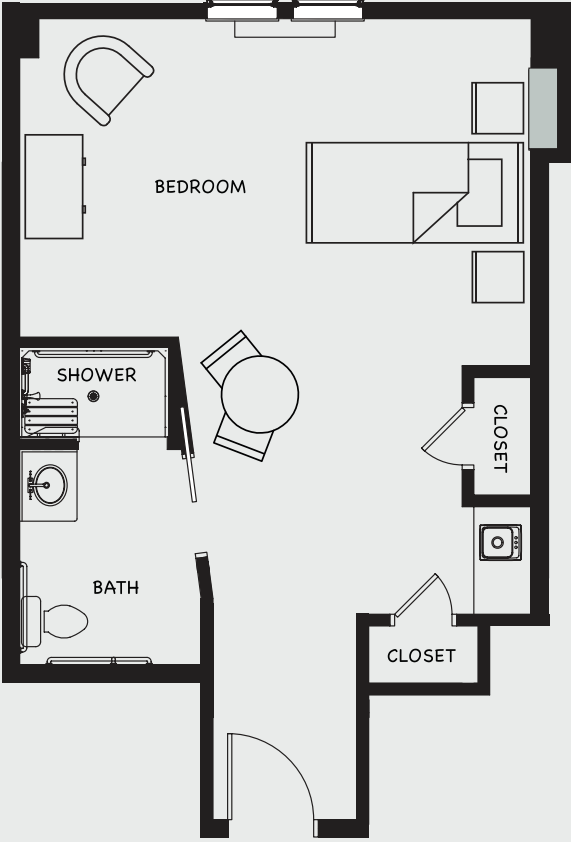

MEMORY CARE FLOOR PLANS

DOGWOOD
ONE BEDROOM / COMPANION
471 - 586 SQUARE FEET

AUBURN HILL

SENIOR LIVING

5800 Harbour Lane, Midlothian, VA 23112 | www.AuburnHillLiving.com | (804) 250-5740

INNOVATIONS MEMORY CARE

INDIVIDUAL STUDIO AND ONE BEDROOM FLOOR PLANS

JUNIPER STUDIO
275 - 350 SQUARE FEET

HICKORY DELUXE STUDIO
373 - 432 SQUARE FEET

ALL DIMENSIONS ARE APPROXIMATE AND VARY DEPENDING UPON THE UNIT.