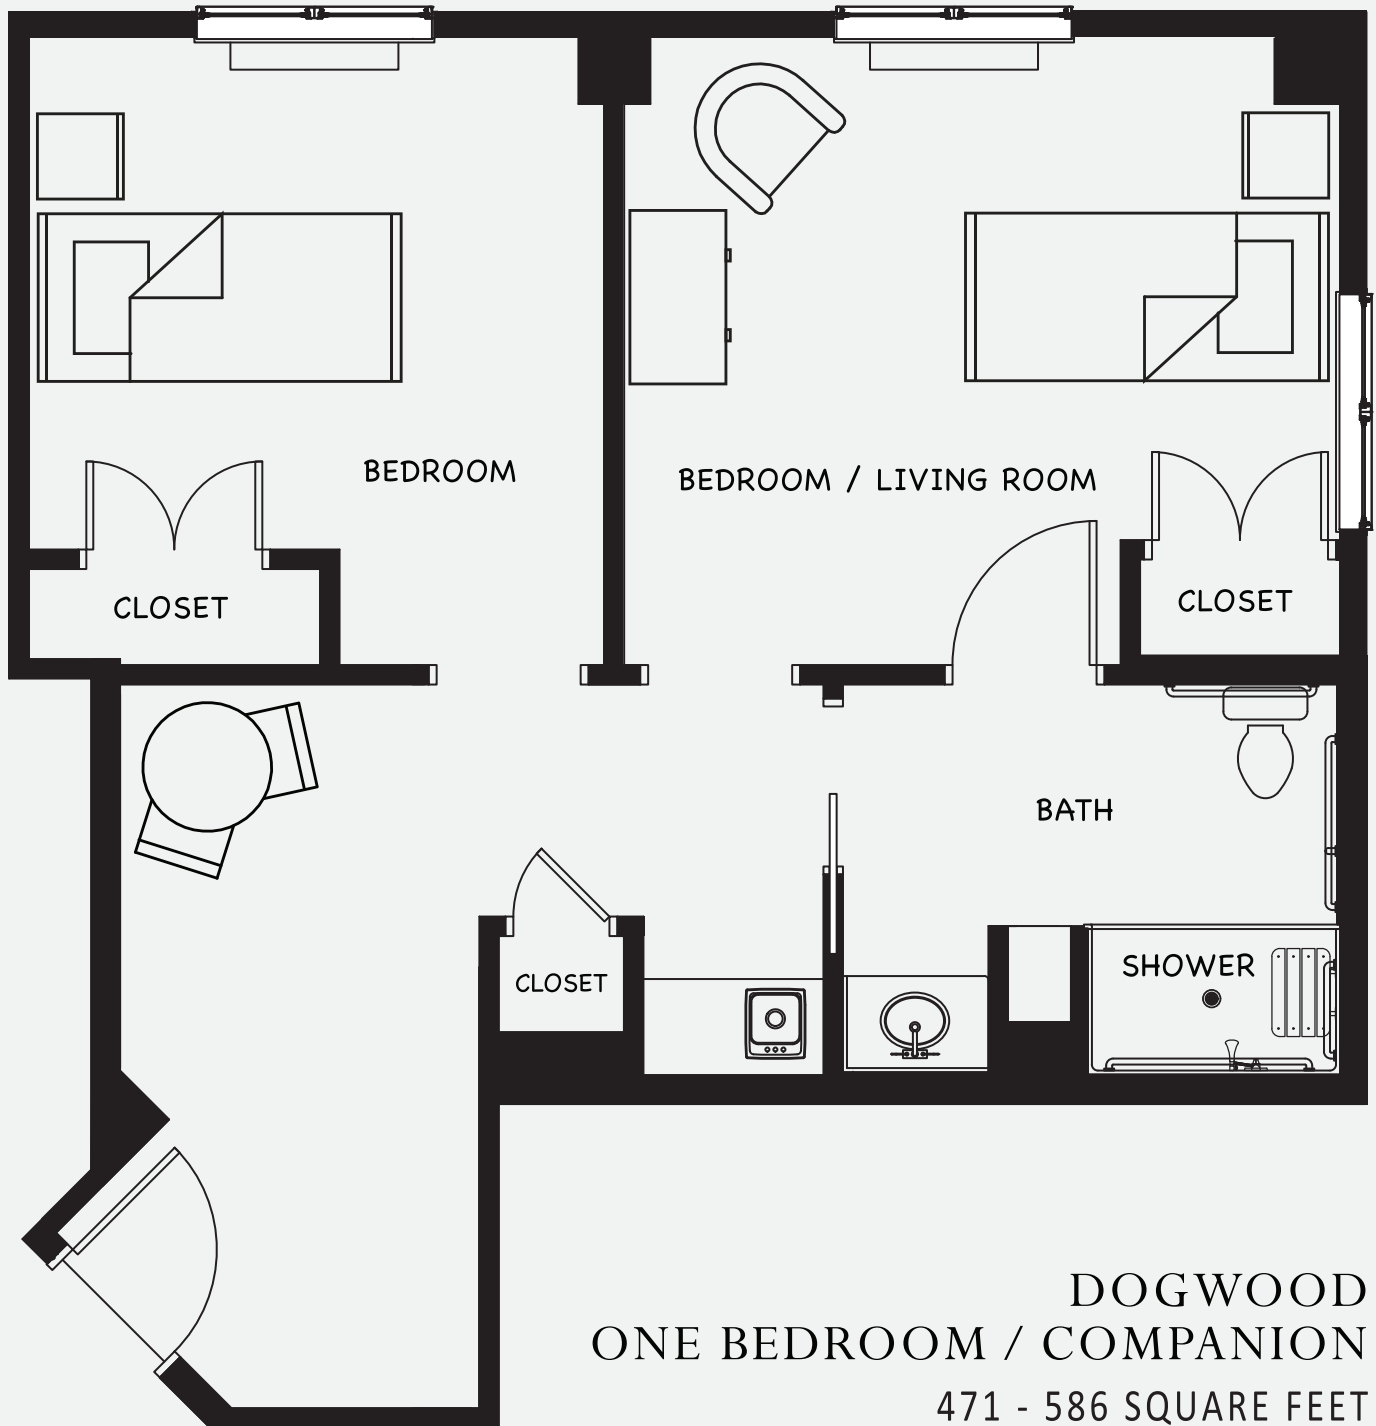

INNOVATIONS MEMORY CARE

DOGWOOD
ONE BEDROOM / COMPANION
471 - 586 SQUARE FEET

All dimensions are approximate and vary depending upon the unit.