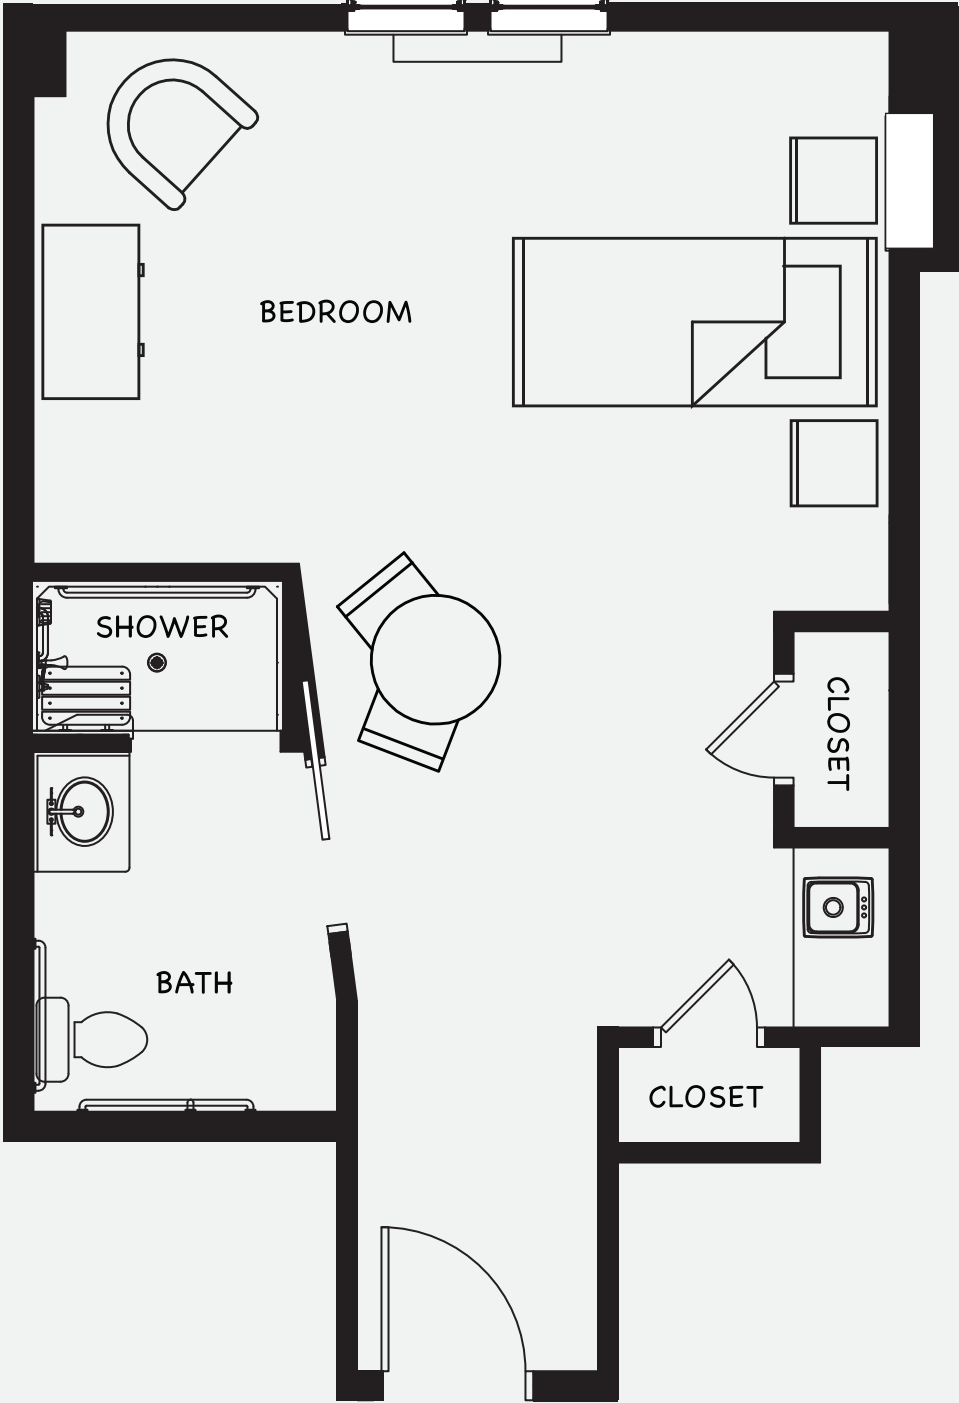

INNOVATIONS MEMORY CARE

HICKORY DELUXE STUDIO

373 - 432 SQUARE FEET

All dimensions are approximate and vary depending upon the unit.