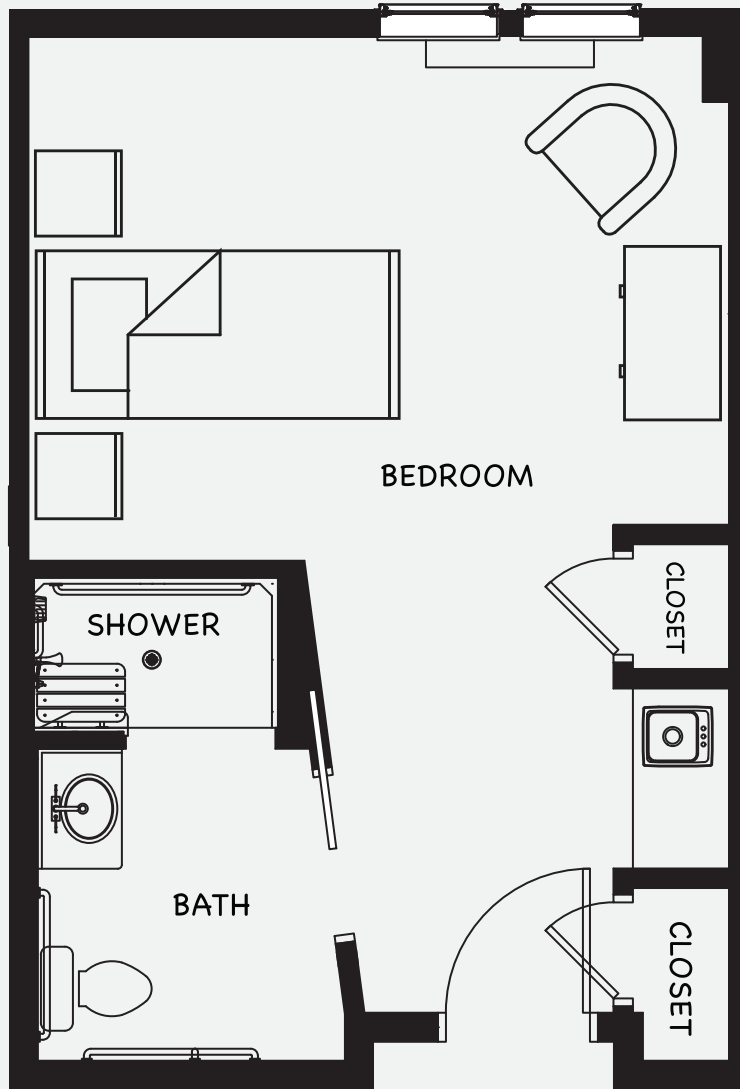

INNOVATIONS MEMORY CARE

JUNIPER STUDIO 275 - 350 SQUARE FEET

All dimensions are approximate and vary depending upon the unit.